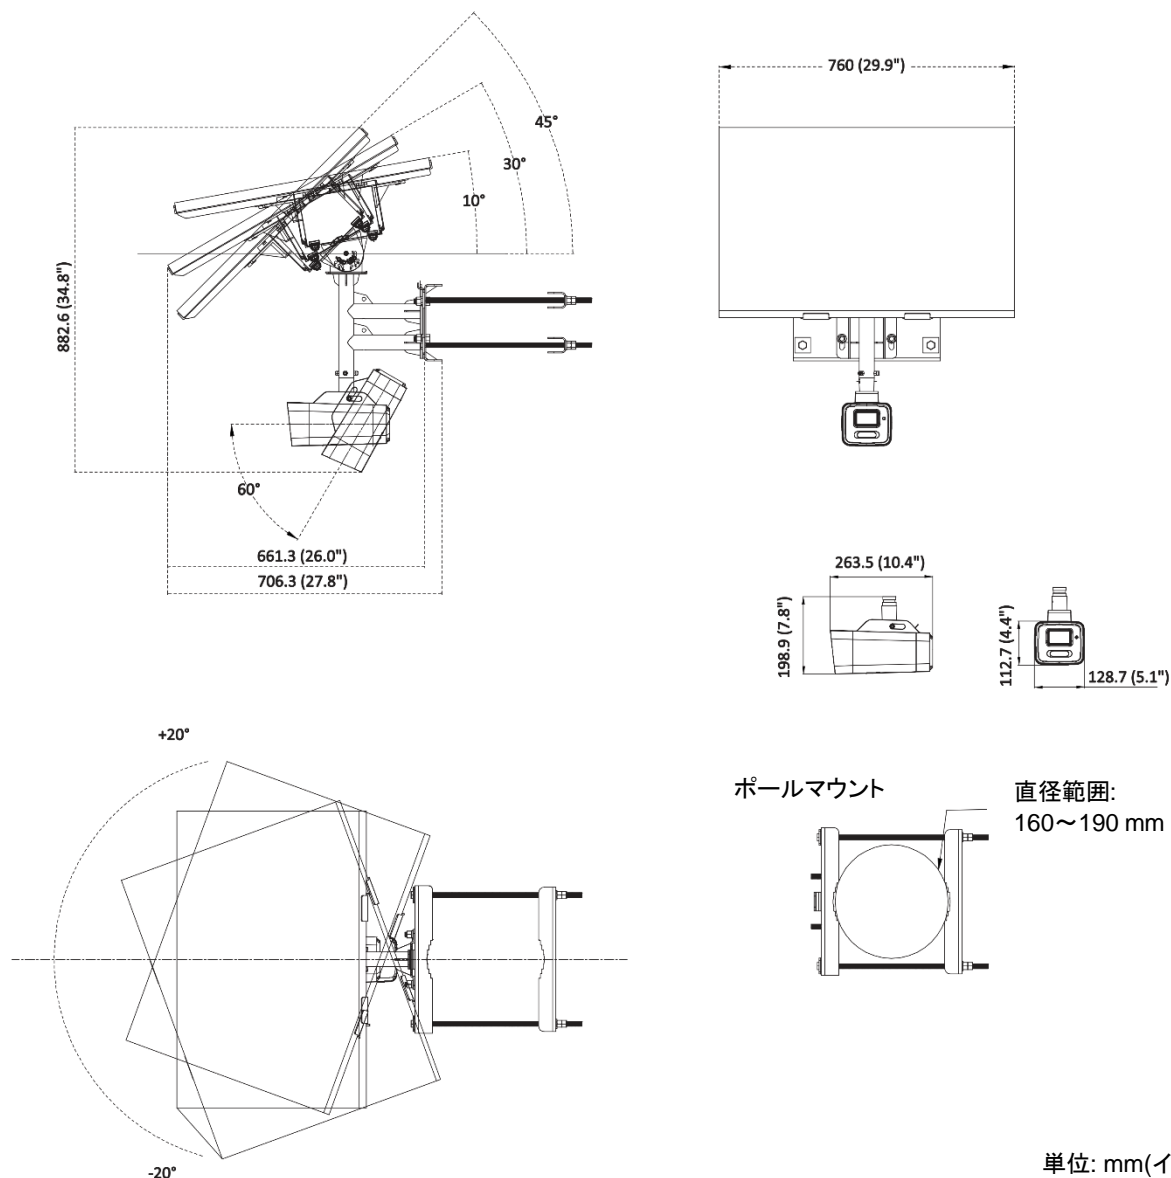

■ 入手可能モデル

DS-2XS6A87G1-LS/C36S80(2.8/4 mm)

■ 寸法図

Headquarters

No.555 Qianmo Road, Binjiang District,
Hangzhou 310051, China
T +86-571-8807-5998
www.hikvision.com

Follow us on social media to get the latest product and solution information.