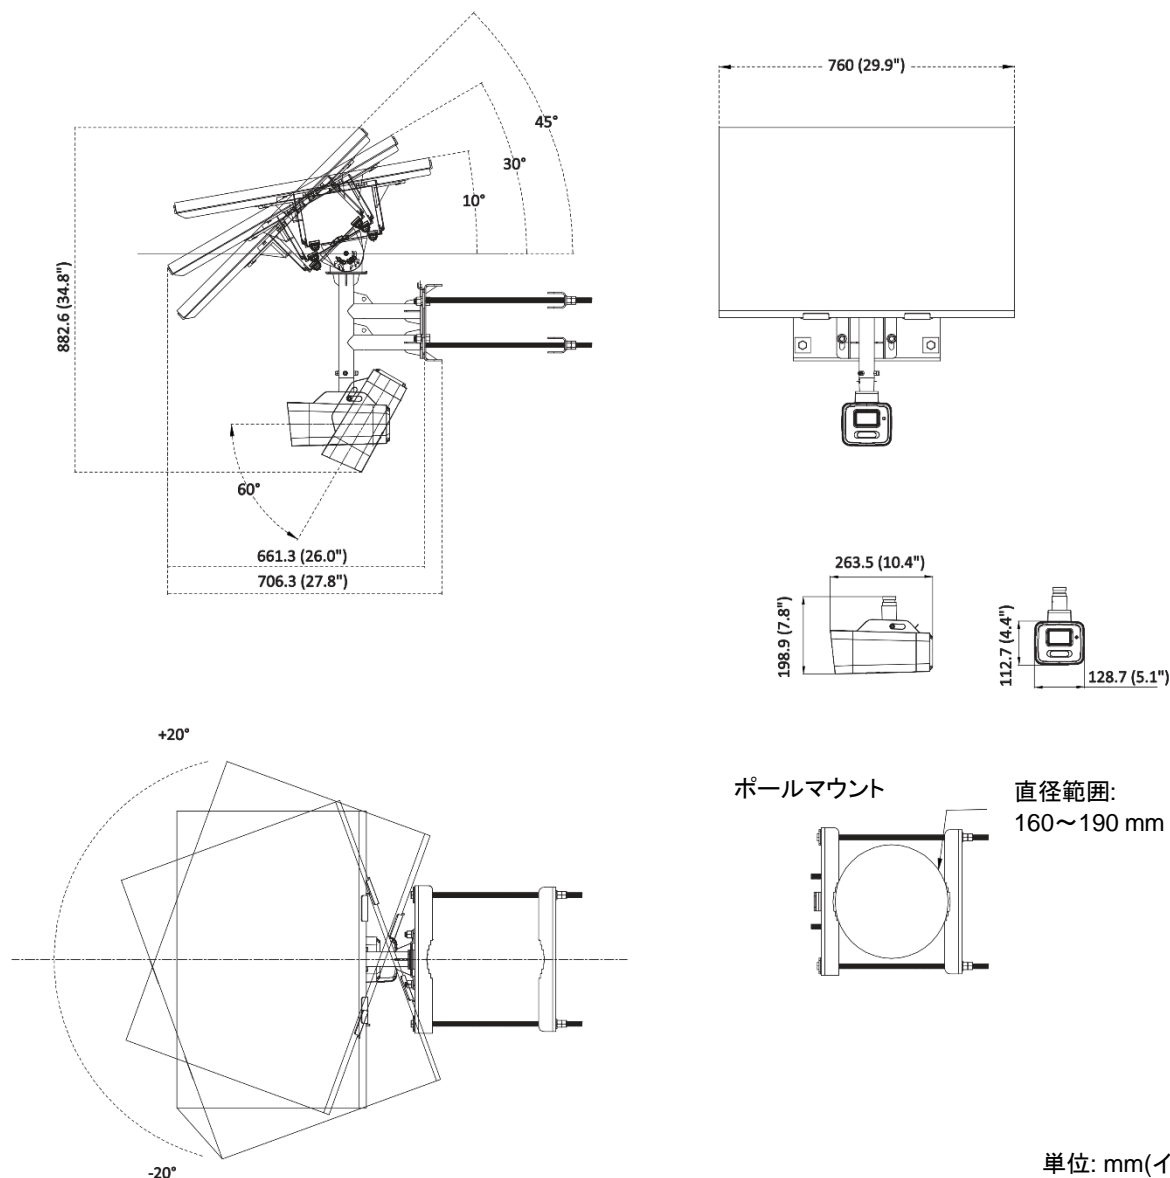

■ 入手可能モデル

DS-2XS6A87G1-LS/C36S80(2.8/4 mm)

■ 寸法図

Headquarters

No.555 Qianmo Road, Binjiang District,
Hangzhou 310051, China
T +86-571-8807-5998
www.hikvision.com

Follow us on social media to get the latest product and solution information.