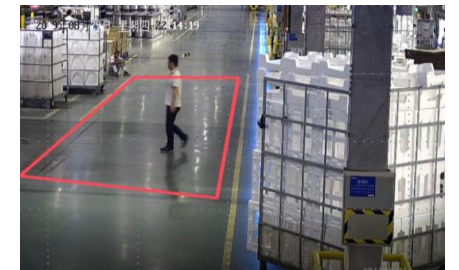

走り検知・転倒検知

- ・従業員が走ってはいけないエリアで走った場合、検知します。

監視センターでのモニタリング