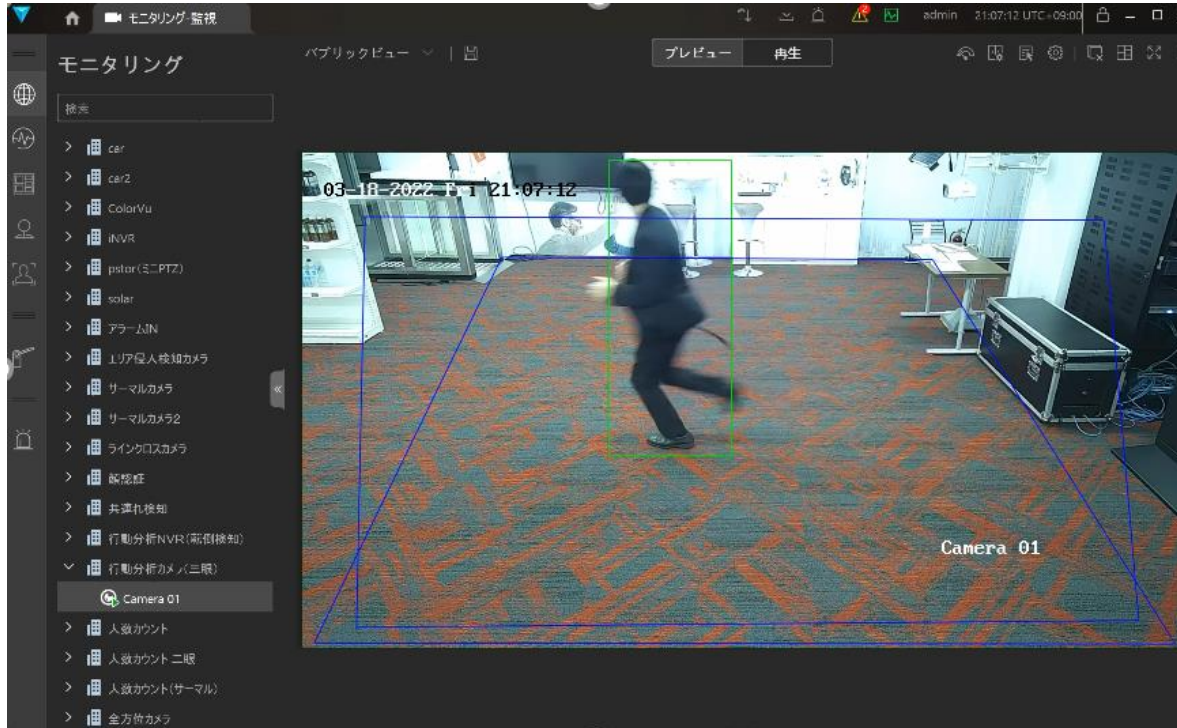

走り検知・転倒検知

- ・従業員が走ってはいけないエリアで走った場合、検知します。

監視センターでのモニタリング