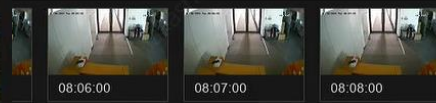

08:45:00

対象となる人物が
見つかりました

一時停止 8 08:45:59

08:45:00

08:45:41 08:45:59

対象となる人物が映っている状態で、AcuSearchのボタンをクリックします