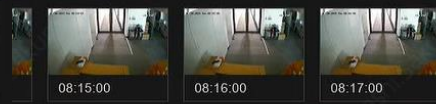

08:45:00

対象となる人物が
見つかりました

一時停止 8 08:45:59

08:45:00

08:45:41 08:45:59

対象となる人物が映っている状態で、AcuSearchのボタンをクリックします