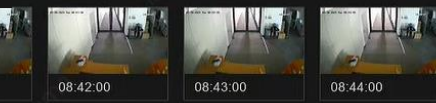

08:45:00

対象となる人物が
見つかりました

一時停止 8 08:45:59

08:45:00

08:45:41 08:45:59

対象となる人物が映っている状態で、AcuSearchのボタンをクリックします