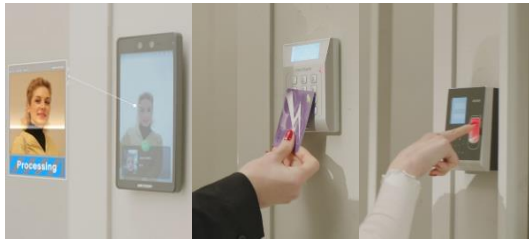

ロビー & 共有スペース

安全で効率的なアクセスコントロール

- お客様は様々な認証システムを利用して、レストランやスパ、フィットネスジムなどを利用することができます。