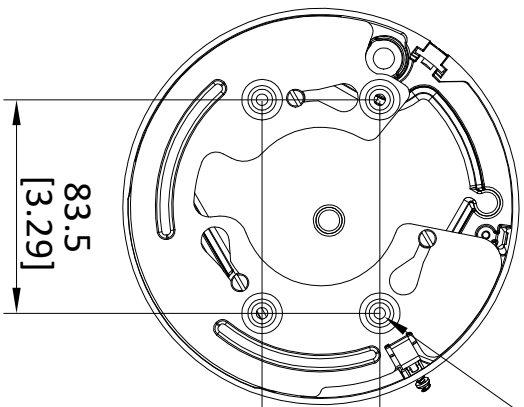

Ø154.9  
[Ø6.1]

71.64  
[2.82]

128.53  
[5.06]

4-Ø4.5 [Ø0.18]

83.5  
[3.29]

46 [1.81]

Camera Mounting Hole (mm)	Camera Mounting Hole (inch)
83.5*46(4*Ø4.5)	Double Gang(4*Ø0.18)

Unit: mm [inch]

SCALE

1:1