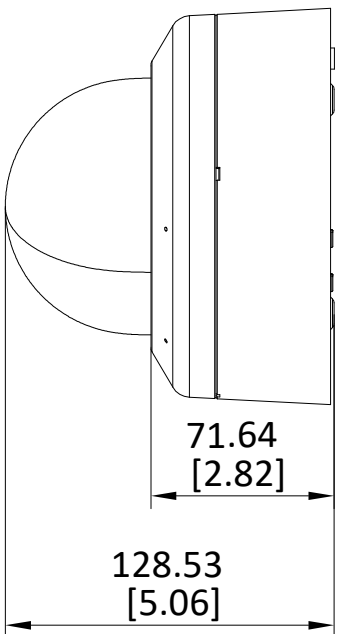

Ø154.9  
[Ø6.1]

71.64  
[2.82]

128.53  
[5.06]

4-Ø4.5 [Ø0.18]

83.5  
[3.29]

46 [1.81]

Camera Mounting Hole (mm)	Camera Mounting Hole (inch)
83.5*46(4*Ø4.5)	Double Gang(4*Ø0.18)

Unit: mm [inch]

SCALE

1:1