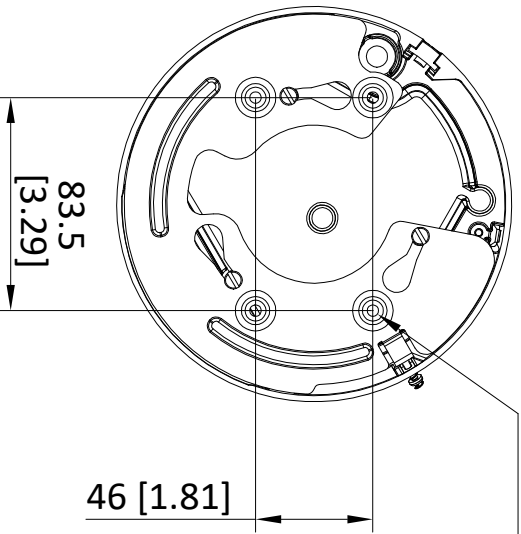

4-Ø4.5 [Ø0.18]

Camera Mounting Hole (mm)	Camera Mounting Hole (inch)
83.5*46(4*Ø4.5)	Double Gang(4*Ø0.18)

Unit: mm [inch]

SCALE 1:1