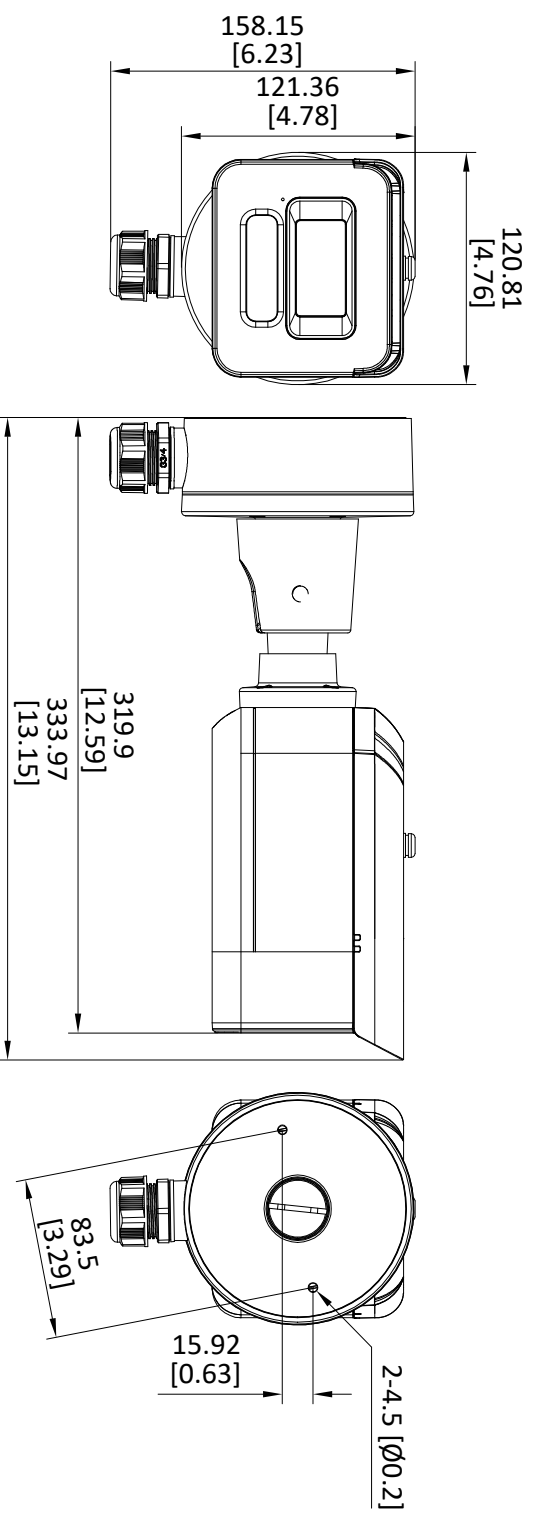

# DS-2XC3T46G0H-LISU\*

## DS-2XC3646G0H-LIZSU(PA)\*

Camera Mounting Hole (mm)	Camera Mounting Hole (Inch)
83.5(2*Ø4.5)	3.29'(2*Ø0.2)

Unit: mm [inch]

SCALE 1:1