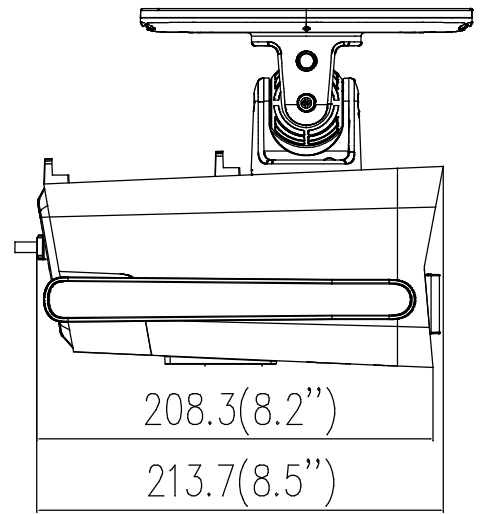

2-1/4-20UNC

Unit: mm(inch)

Camera Mounting Hole (mm)	Camera Mounting Hole (inch)
2-1/4-20UNC	2-1/4-20UNC