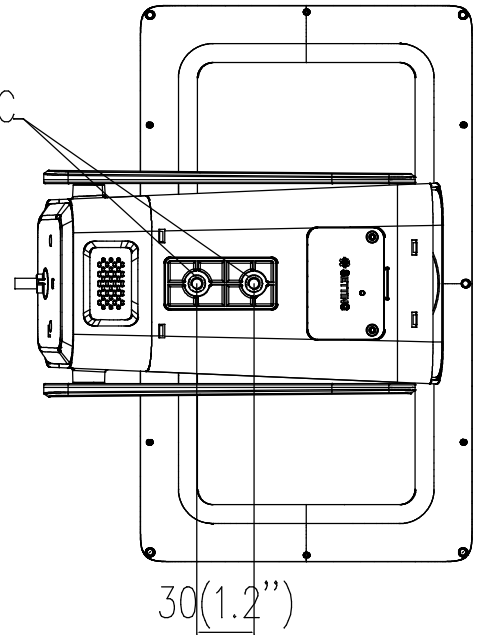

2-1/4-20UNC

Unit: mm(inch)

Camera Mounting Hole (mm)	Camera Mounting Hole (inch)
2-1/4-20UNC	2-1/4-20UNC